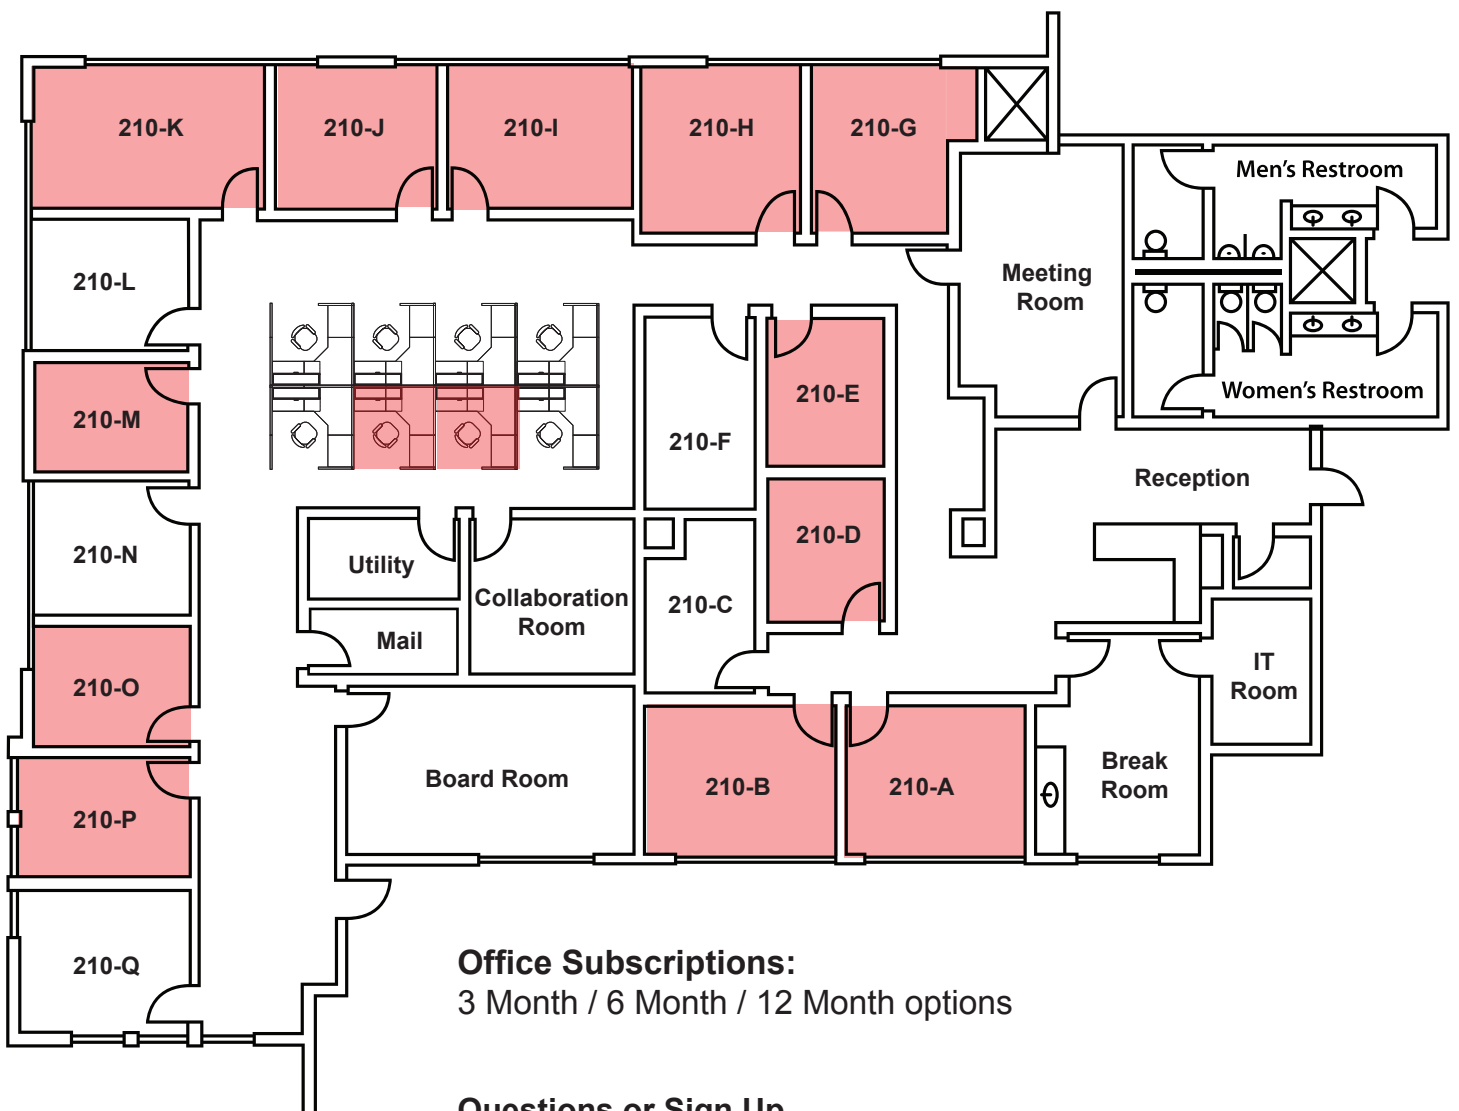

MY OFFICE

LAS VEGAS - RUSSELL

FLOOR PLAN

SPACES HIGHLIGHTED IN **RED** ARE RESERVED or UNAVAILABLE

Office Subscriptions:

3 Month / 6 Month / 12 Month options

Questions or Sign Up

Email: connect@myofficelv.com