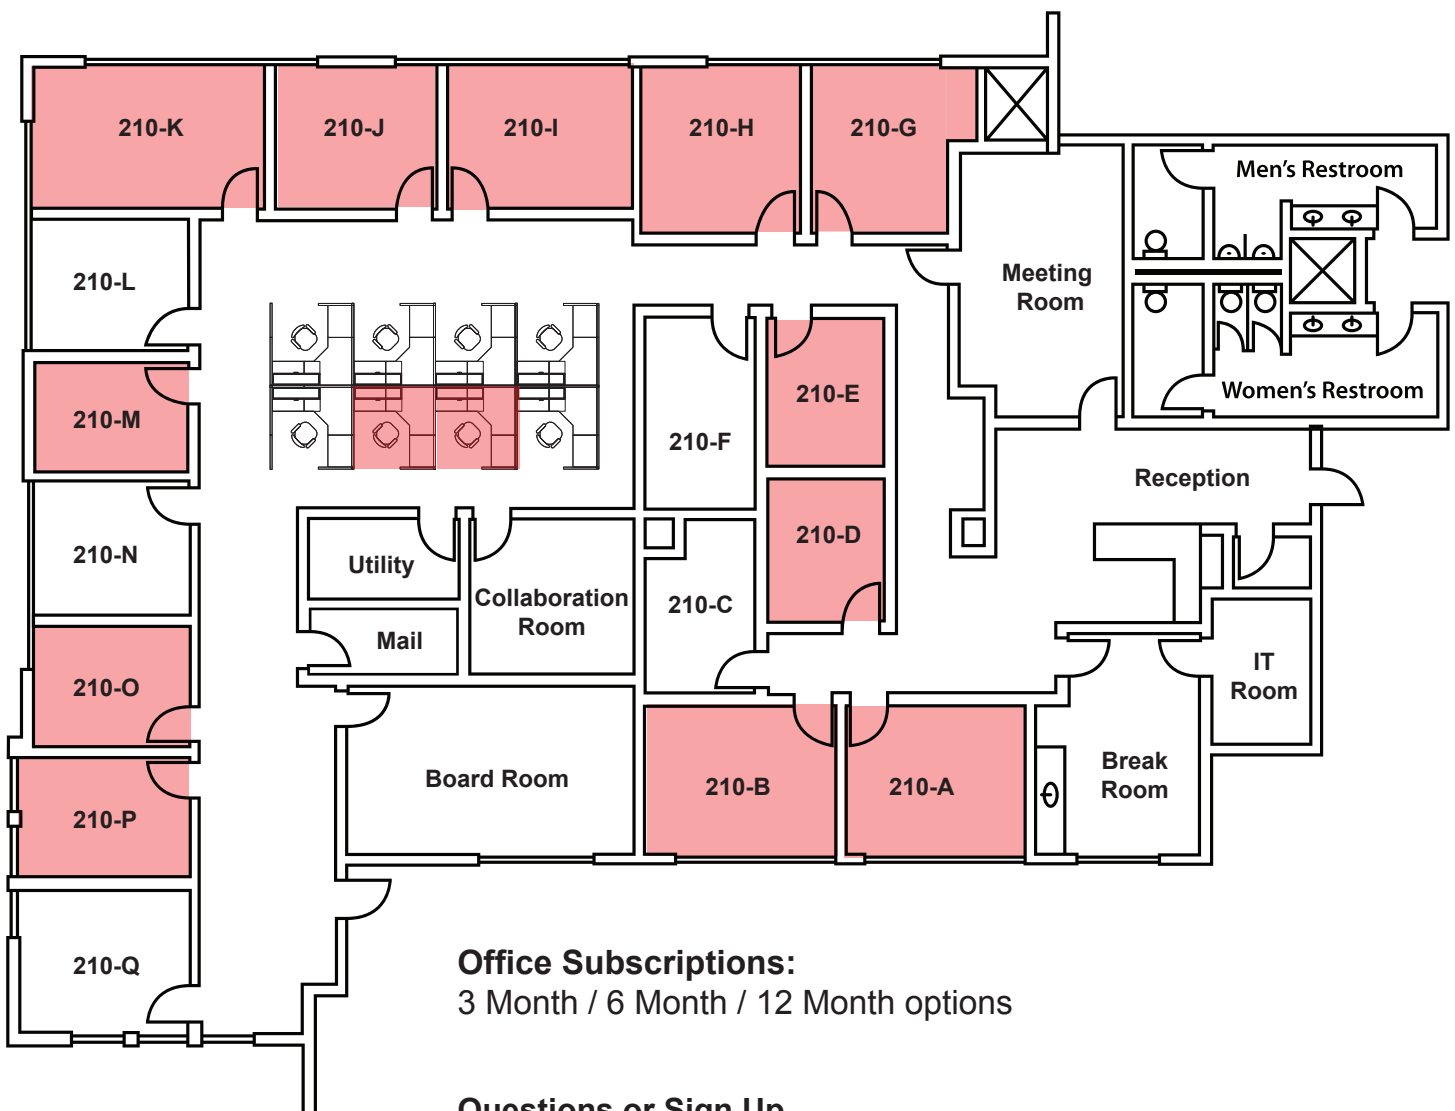

MY OFFICE

LAS VEGAS - RUSSELL

FLOOR PLAN

SPACES HIGHLIGHTED IN **RED** ARE RESERVED or UNAVAILABLE

Office Subscriptions:

3 Month / 6 Month / 12 Month options

Questions or Sign Up

Email: connect@myofficelv.com