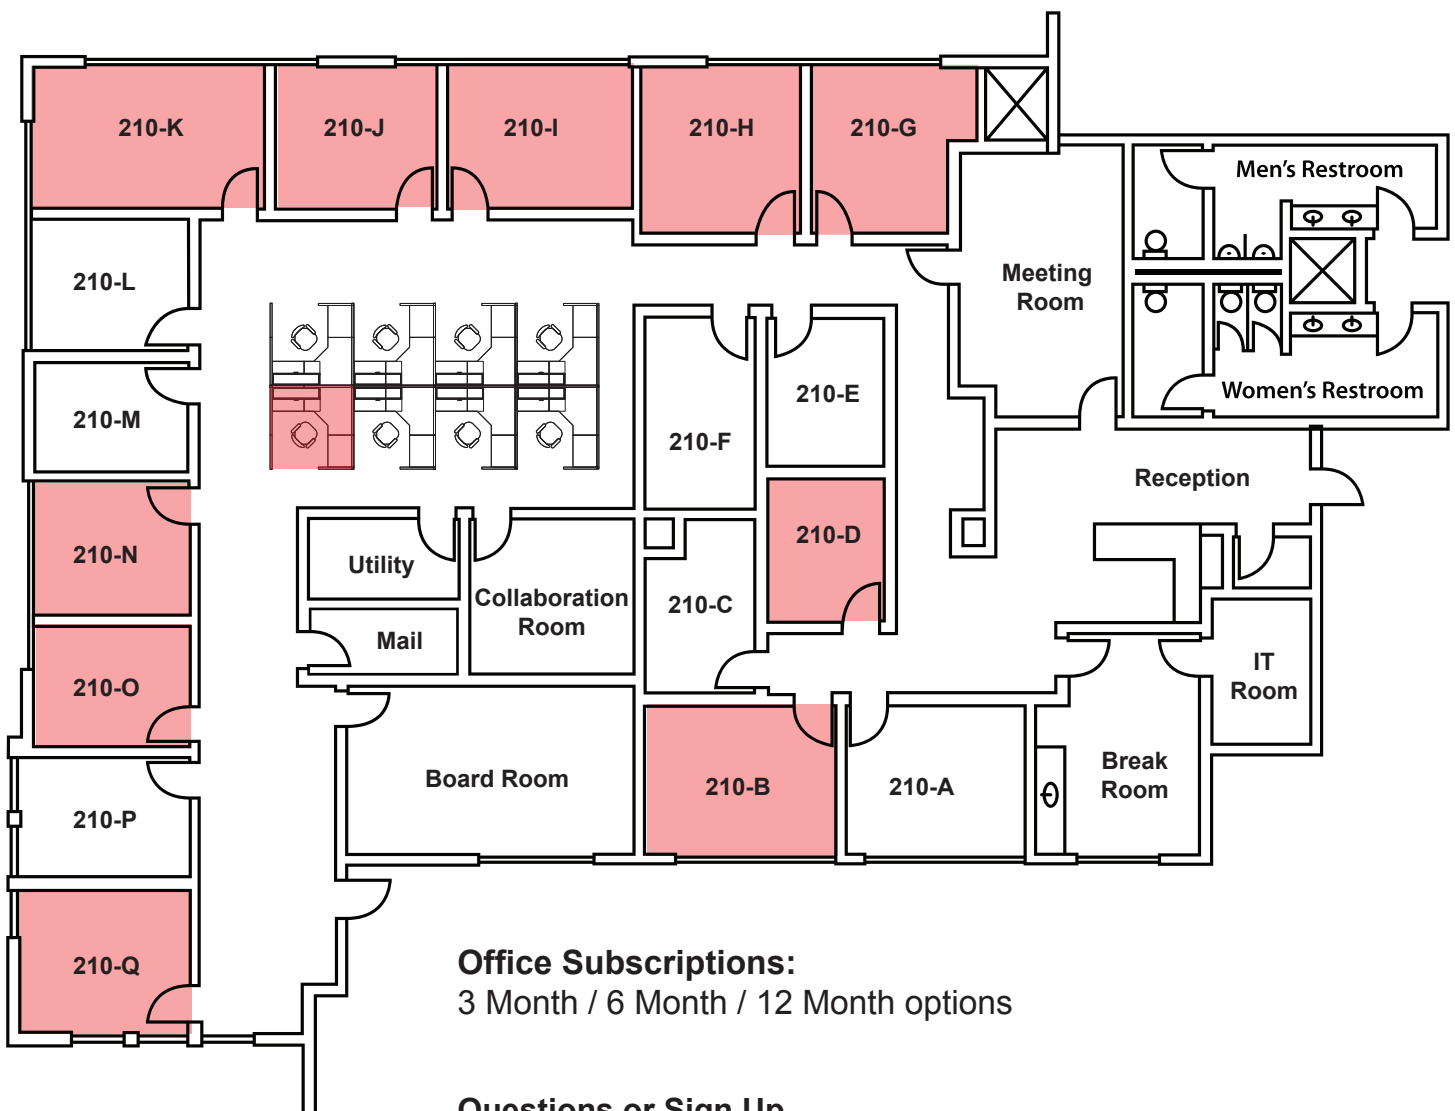

MY OFFICE

LAS VEGAS - RUSSELL

FLOOR PLAN

SPACES HIGHLIGHTED IN **RED** ARE RESERVED or UNAVAILABLE

Office Subscriptions:

3 Month / 6 Month / 12 Month options

Questions or Sign Up

Email: connect@myofficelv.com